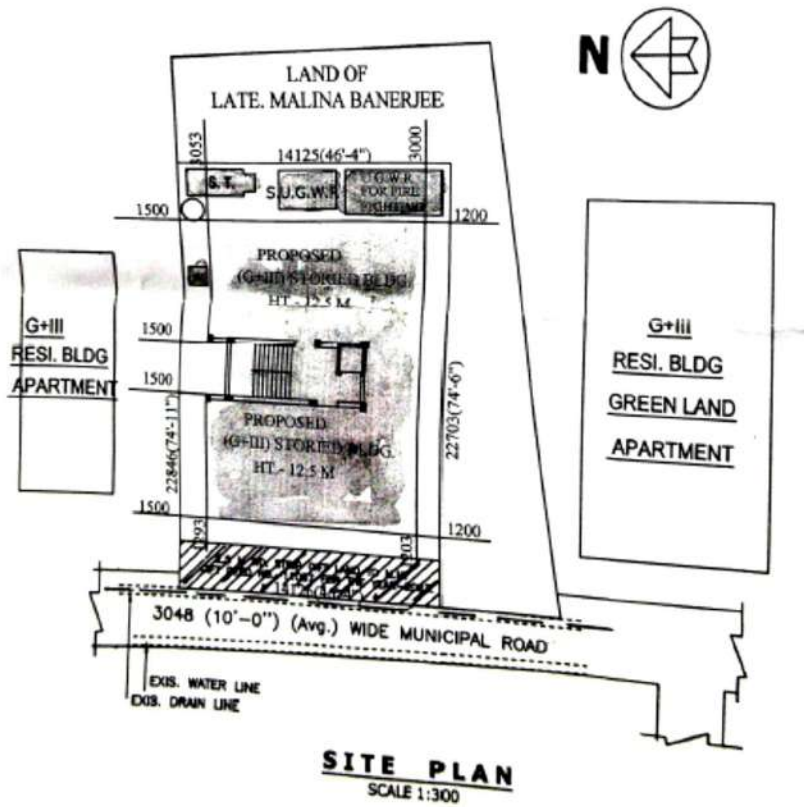

Holding No - B2-60/75/1-2, B.B.T. Road BYE Lane-1, ward No- 28 under Maheshtala Municipality, P.O. & P.S.- Maheshtala, Kolkata – 700141, Dist- South 24 Parganas.

LAT: 22°56805 N

LONG: 88°30346 E

R. P. Developer